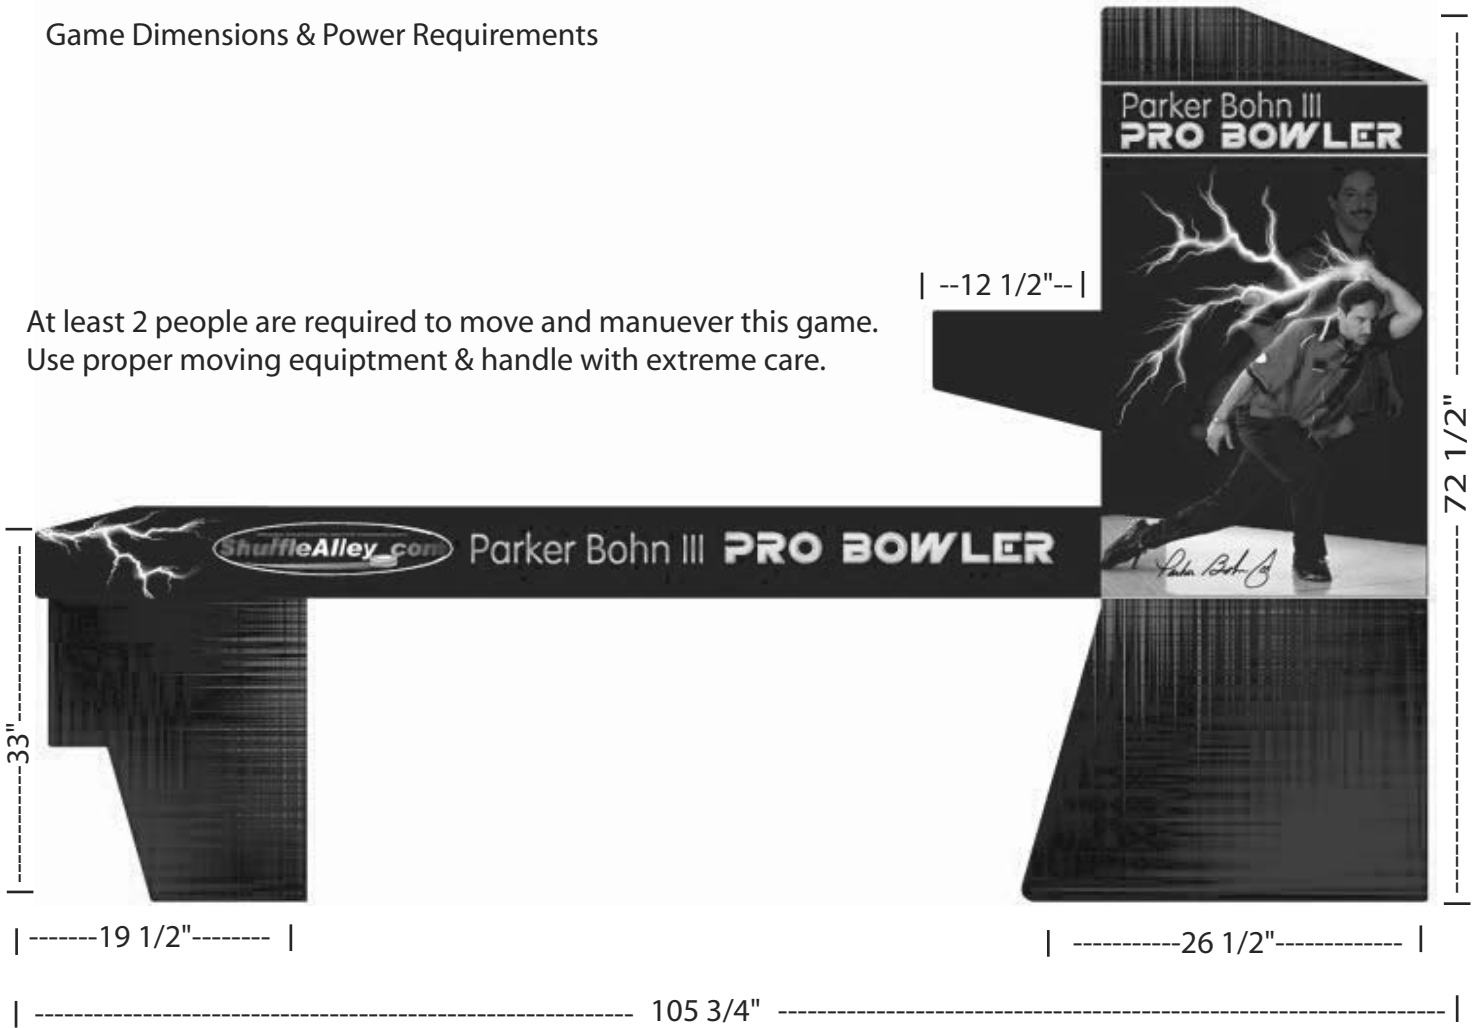

Game Dimensions & Power Requirements

At least 2 people are required to move and maneuver this game.
Use proper moving equipment & handle with extreme care.

Average Operation 2.0 amps ,235 Watts
Max Operation 5.0 amps ,587.50 Watts

Weight 440lbs

Game Dimensions: Height 72 1/2" x Width 27 1/2" x Length 106"

Parker Bohn III